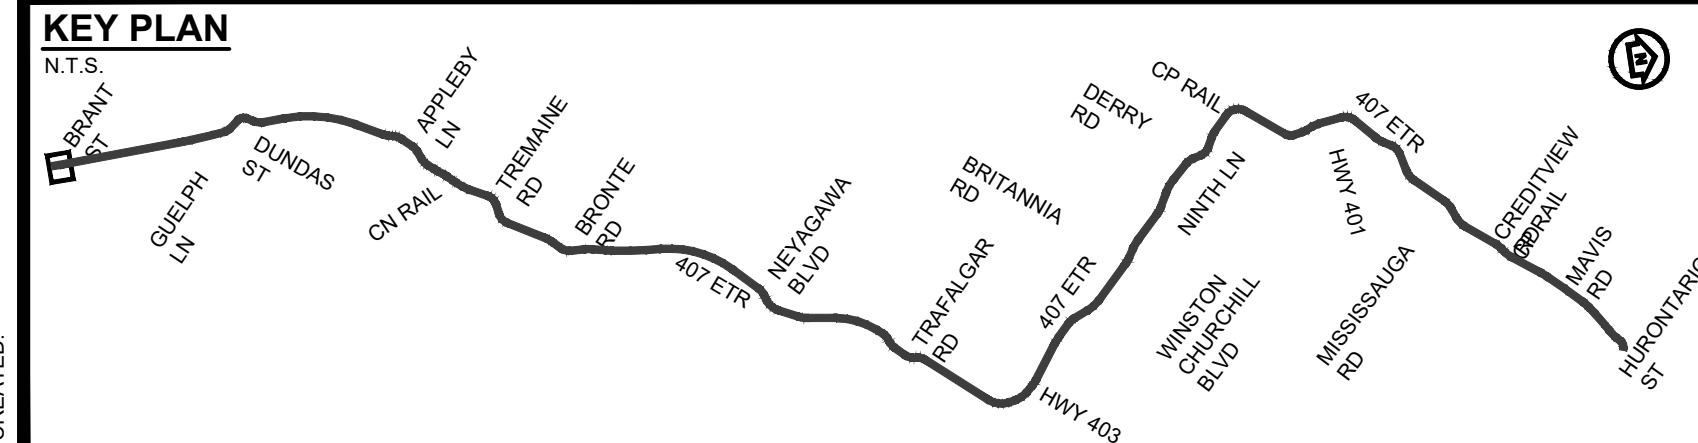

DRAWING NAME: J:\TOR\476284 ON-MTO 407 TRANSITWAY WC TO BRANTTTT'S General\03 - Drawings\6 - Property\Planes\407 TW4-Plate 01.dwg  
CREATED: Nov 28, 2019 1:40pm  
MODIFIED:

**407 TRANSITWAY**  
WEST OF BRANT STREET TO WEST OF HURONTARIO STREET  
G.W.P. 16-20003, CA 2016-E-0038

**PROPERTY PLAN**  
STA. 12+600 TO STA. 13+200

PLATE  
**01**

DATE  
11/20/2019