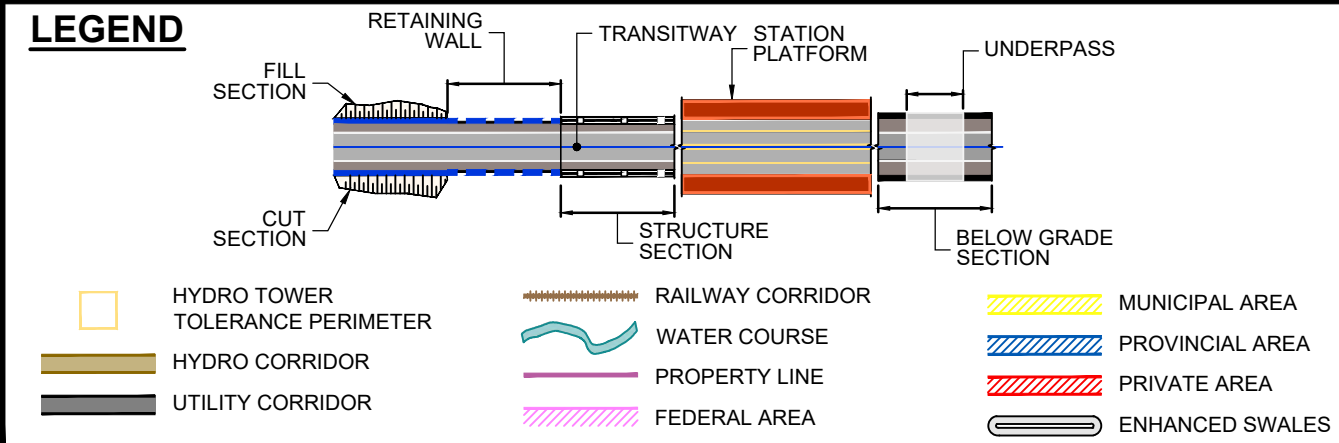

DRAWING NAME: J:\TOR\476284 ON-MTO 407 TRANSITWAY WC TO BRANTTTT'S General\03 - Drawings\6 - Property\Planes\407 TW4-Plate 01.dwg  
CREATED: Nov 28, 2019 1:40pm  
MODIFIED:

**407 TRANSITWAY**  
WEST OF BRANT STREET TO WEST OF HURONTARIO STREET  
G.W.P. 16-20003, CA 2016-E-0038

**PROPERTY PLAN**  
STA. 12+600 TO STA. 13+200

PLATE  
**01**

DATE  
11/20/2019